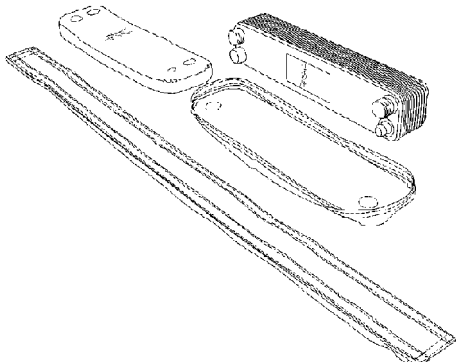

Properties	Reference values	Reference regulation
Density	• 60 kg/m³	DIN 53420
Working temperatures		
Max. temperature	+100°C	
Min. temperature	-45°C	
Thermal conductivity λ		
-40°C	0.028 W/(m•K)	DIN 56613
-20°C	0.030 W/(m•K)	DIN 56613
0°C	0.033 W/(m•K)	DIN 56613
+20°C	0.036 W/(m•K)	DIN 56613
+50°C	0.040 W/(m•K)	DIN 56613
Permeability		
Resistance to the steam diffusion μ	> 7000	DIN 52616
Fire resistance		
Italy	Class 1	UNI 9174 - UNI 8457
France	Class M1	AFNOR NF P92 501
Sweden	Klass II	NTF 036
Norway	Klass II	NTF 036
Finland	Klass II	NTF 036
Finland	Klass 1	NTF002
Switzerland	BKZ	-
Ozone resistance	Excellent	UNI 4905
Dimensional stability	0.3 - 0.5% shrinkage	

Complete insulation Type P set

An installation manual is also included in the set.